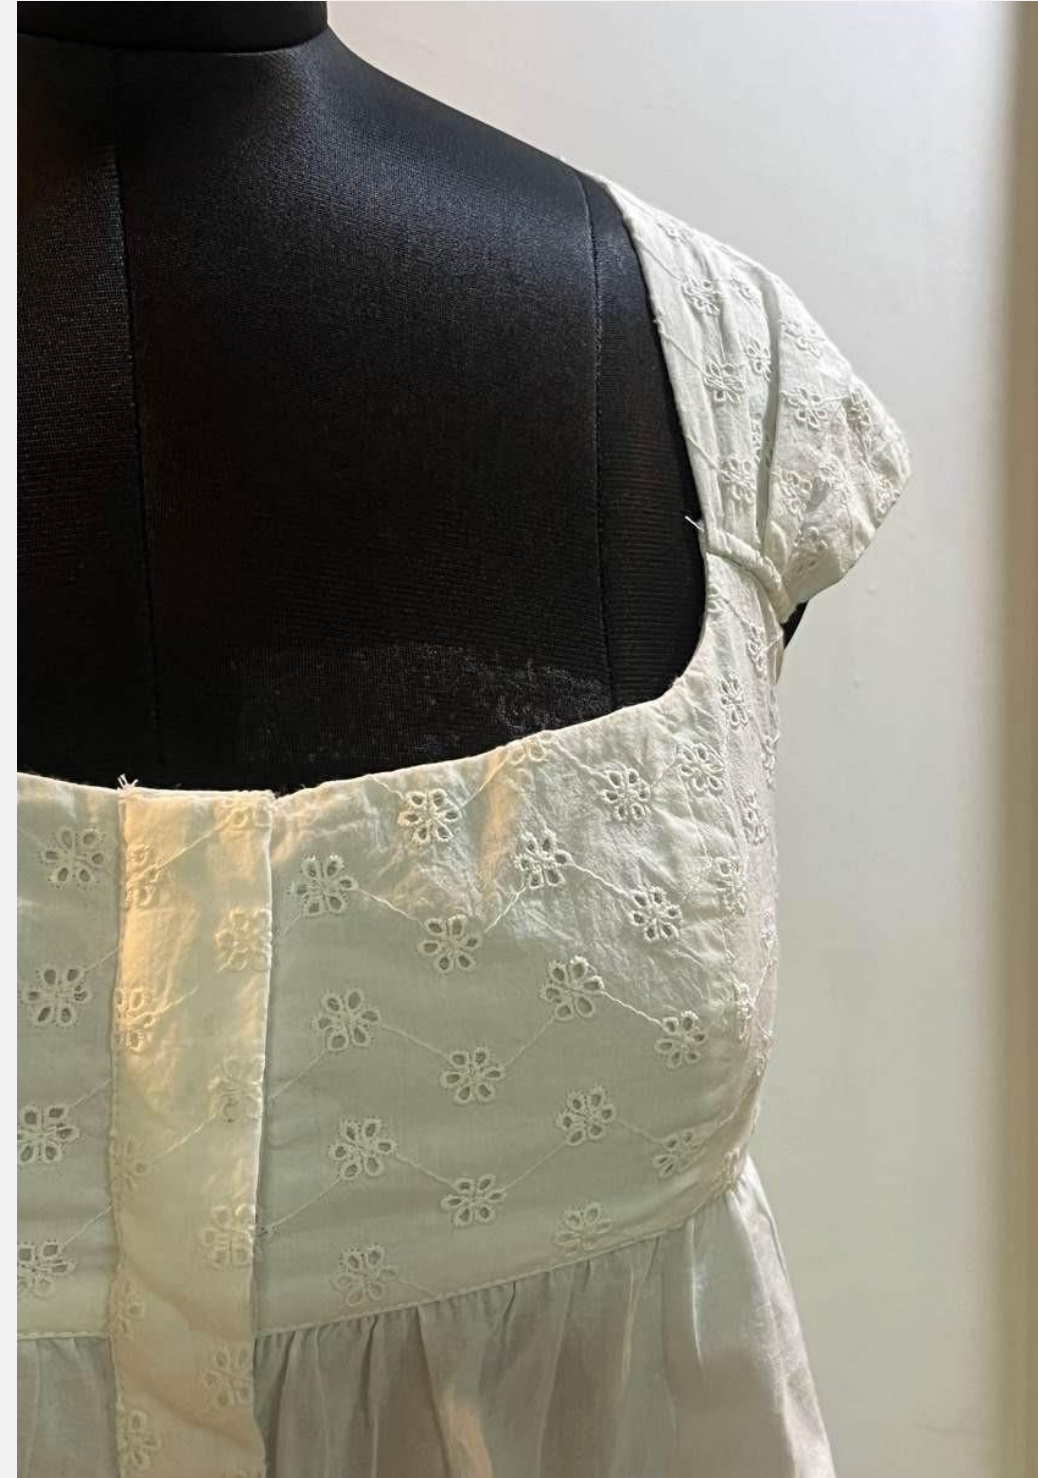

STYLE MV-16

FABRIC- COTTON SCHIFFLI